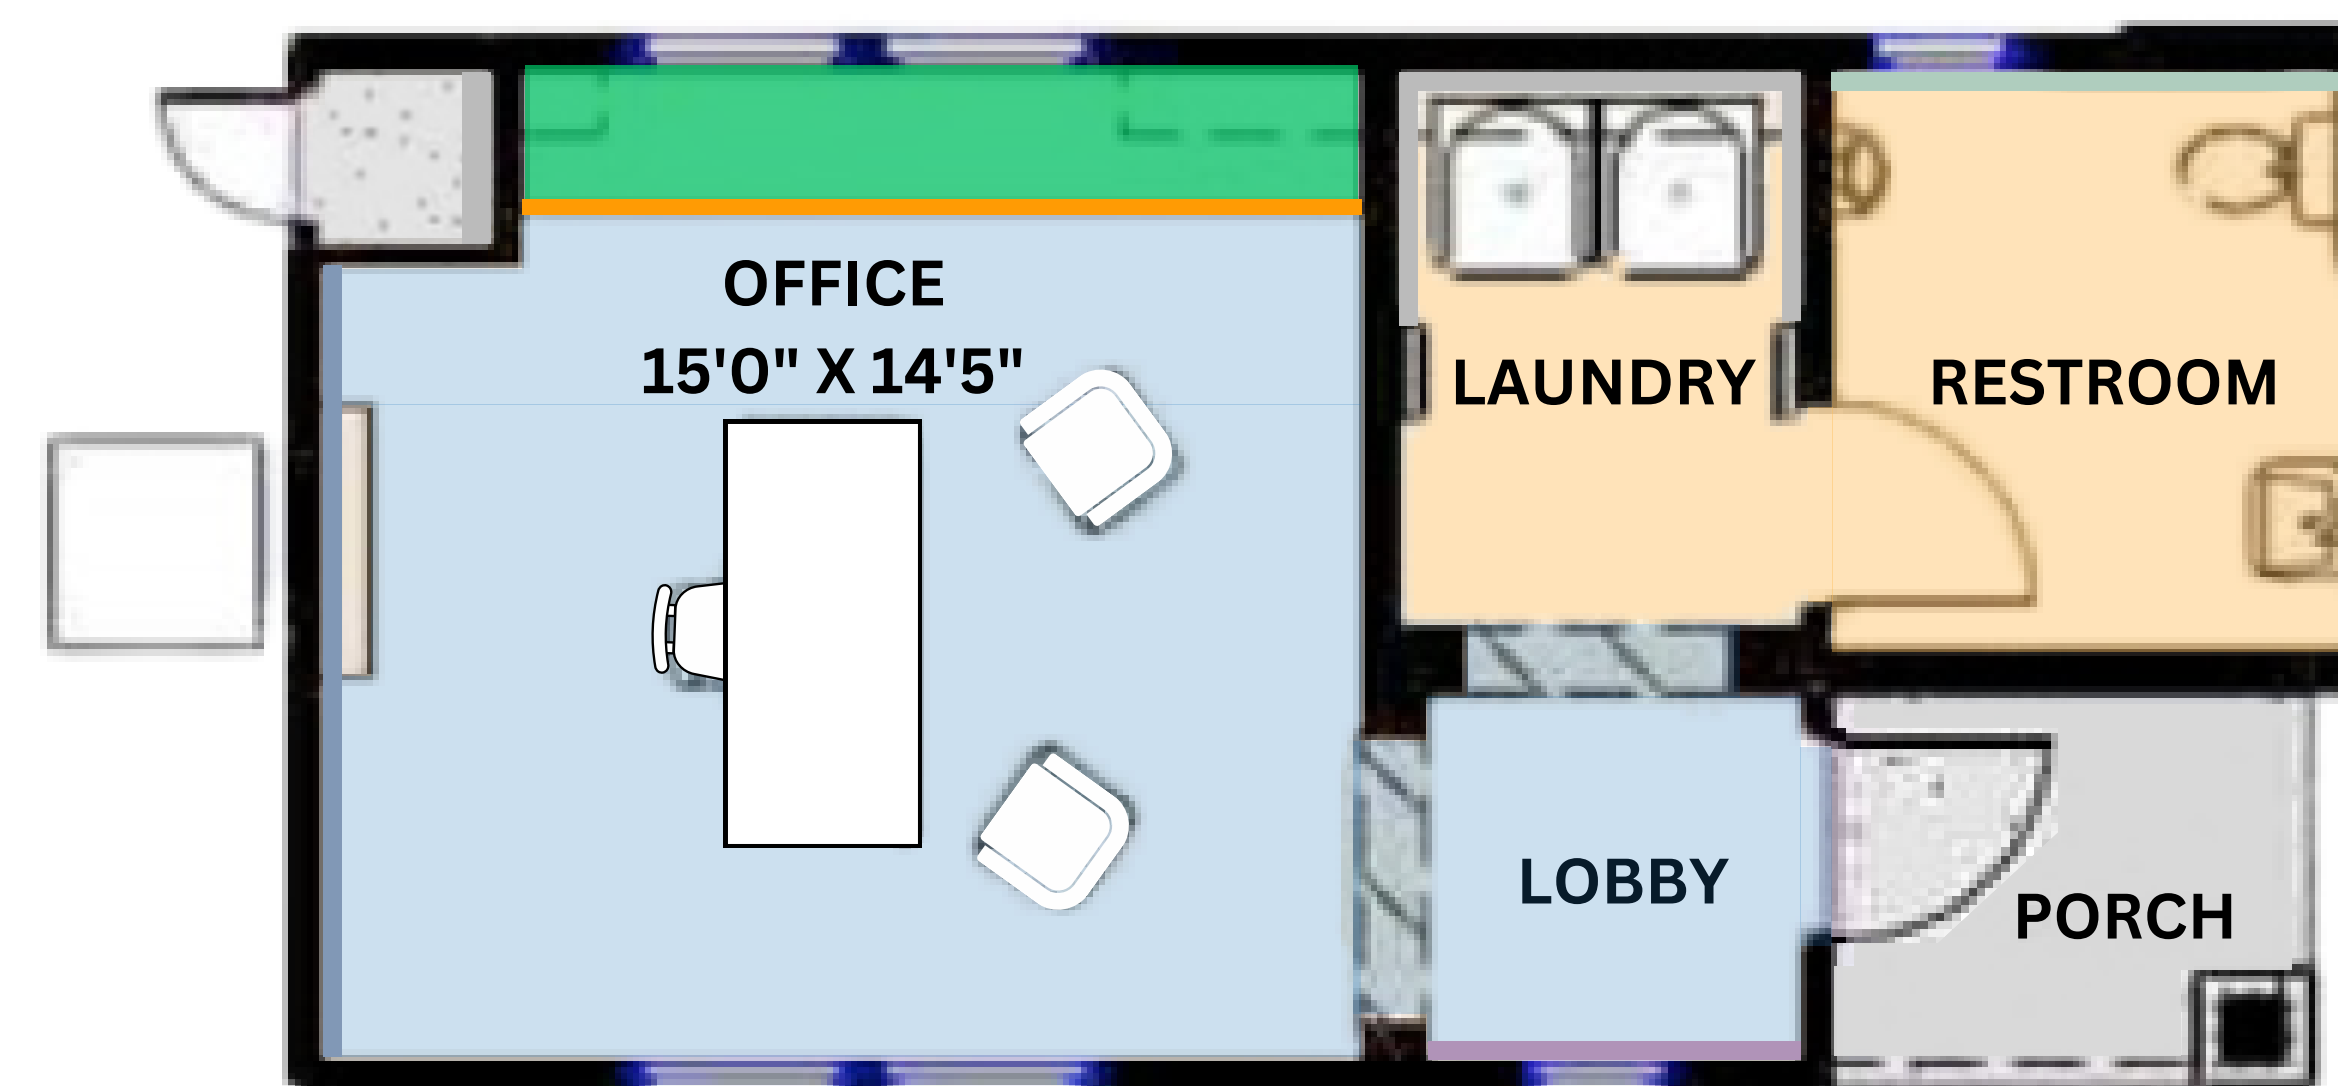

Food Bank

K-9 Office

PAINT FINISH

- PT-3: LAZY GRAY
- PT-4: QUIETUDE
- PT-5: WINDY BLUE
- PT-6: VEILED VIOLET
- PT-7: HONORABLE BLUE

FLOOR FINISH

- CT-1 : ROAM PORCELAIN TILE
- LVT-1 : CITY MILL GRAY LUXURY VINYL TILE
- SV-1 - SV-2 : SALT-15421 SHEET VINYL FLOORING
- RF-1: OCEAN RESINOUS FLOORING

ADDITIONAL FINISHES

- PL-1: ARCTIC VOYAGE PLASTIC LAMINATE - COUNTERS
- PL-2: MERCER OAK PLASTIC LAMINATE- F.O.H. CABINETS
- PL-3: ITALIAN SILVER ASH PLASTIC LAMINATE