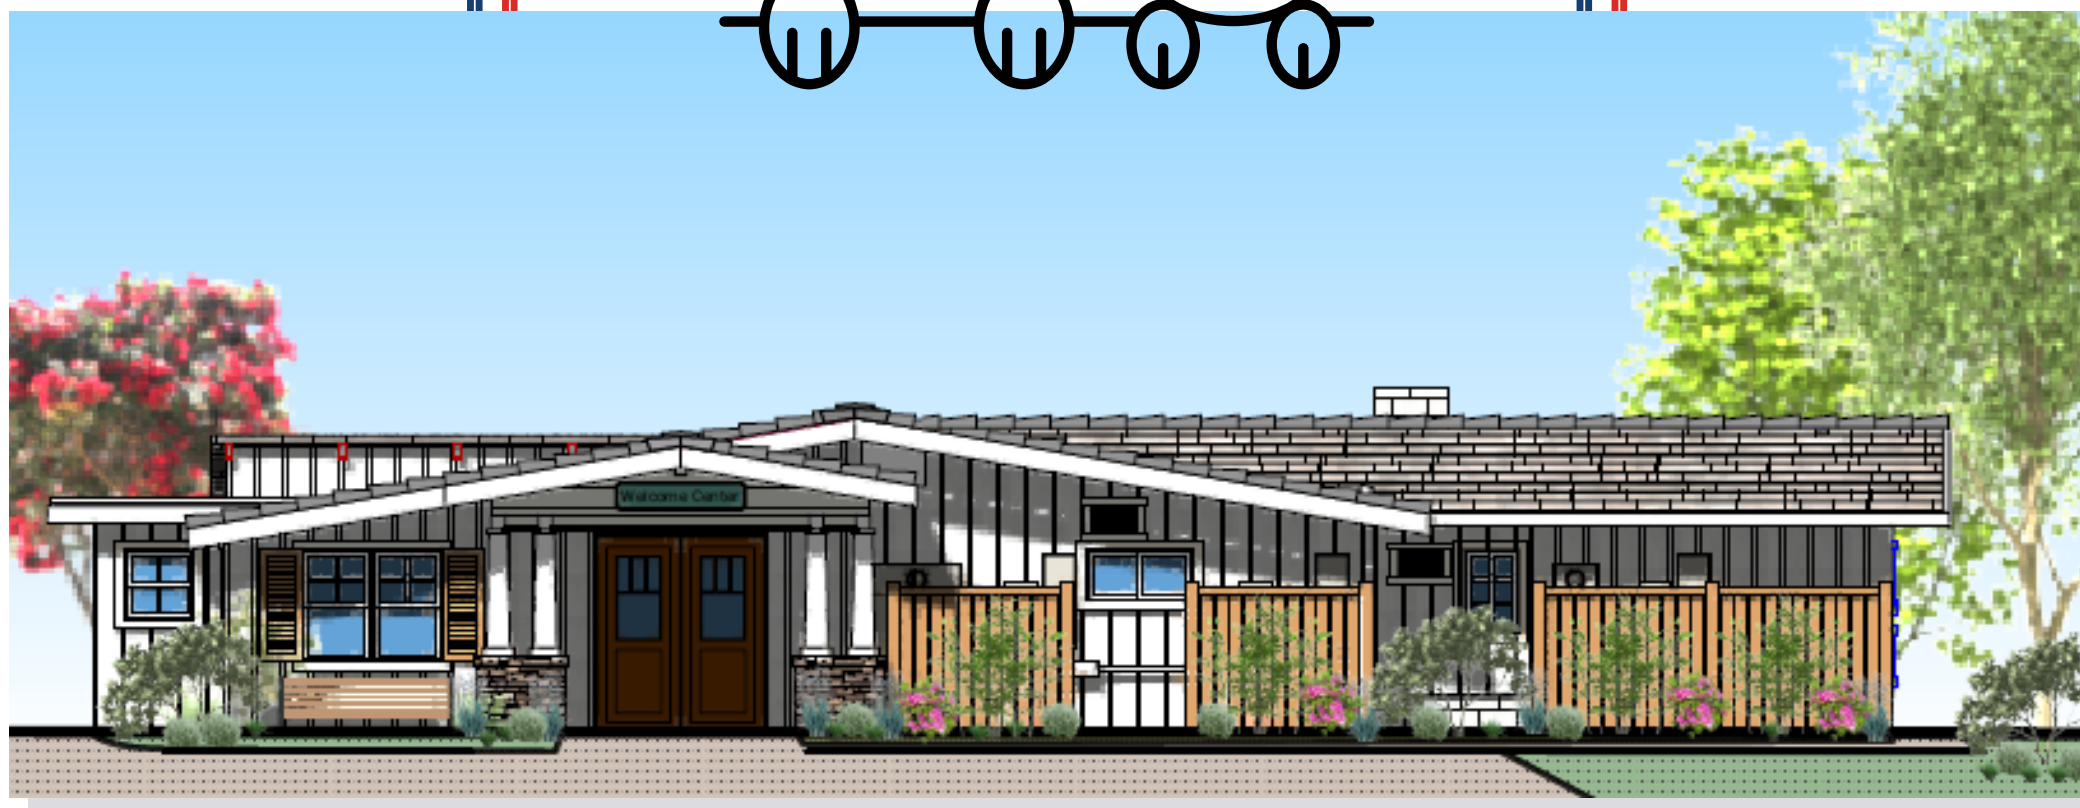

Welcome Center

PAINT FINISH

- PT-3: LAZY GRAY
- PT-4: QUIETUDE
- PT-5: WINDY BLUE
- PT-6: VEILED VIOLET
- PT-7: HONORABLE BLUE

FLOOR FINISH

- CT-1 : ROAM PORCELAIN TILE
- LVT-1 : CITY MILL GRAY LUXURY VINYL TILE

ADDITIONAL FINISHES

- PL-1: ARCTIC VOYAGE PLASTIC LAMINATE - COUNTERS
- PL-2: MERCER OAK PLASTIC LAMINATE- F.O.H. CABINETS
- Q-1: COARSE CARRARA QUARTZ COUNTERTOP
- Q-2: CLOUD WHITE CORIAN
- CT-5: HAWAII BLUE GLASS TILE