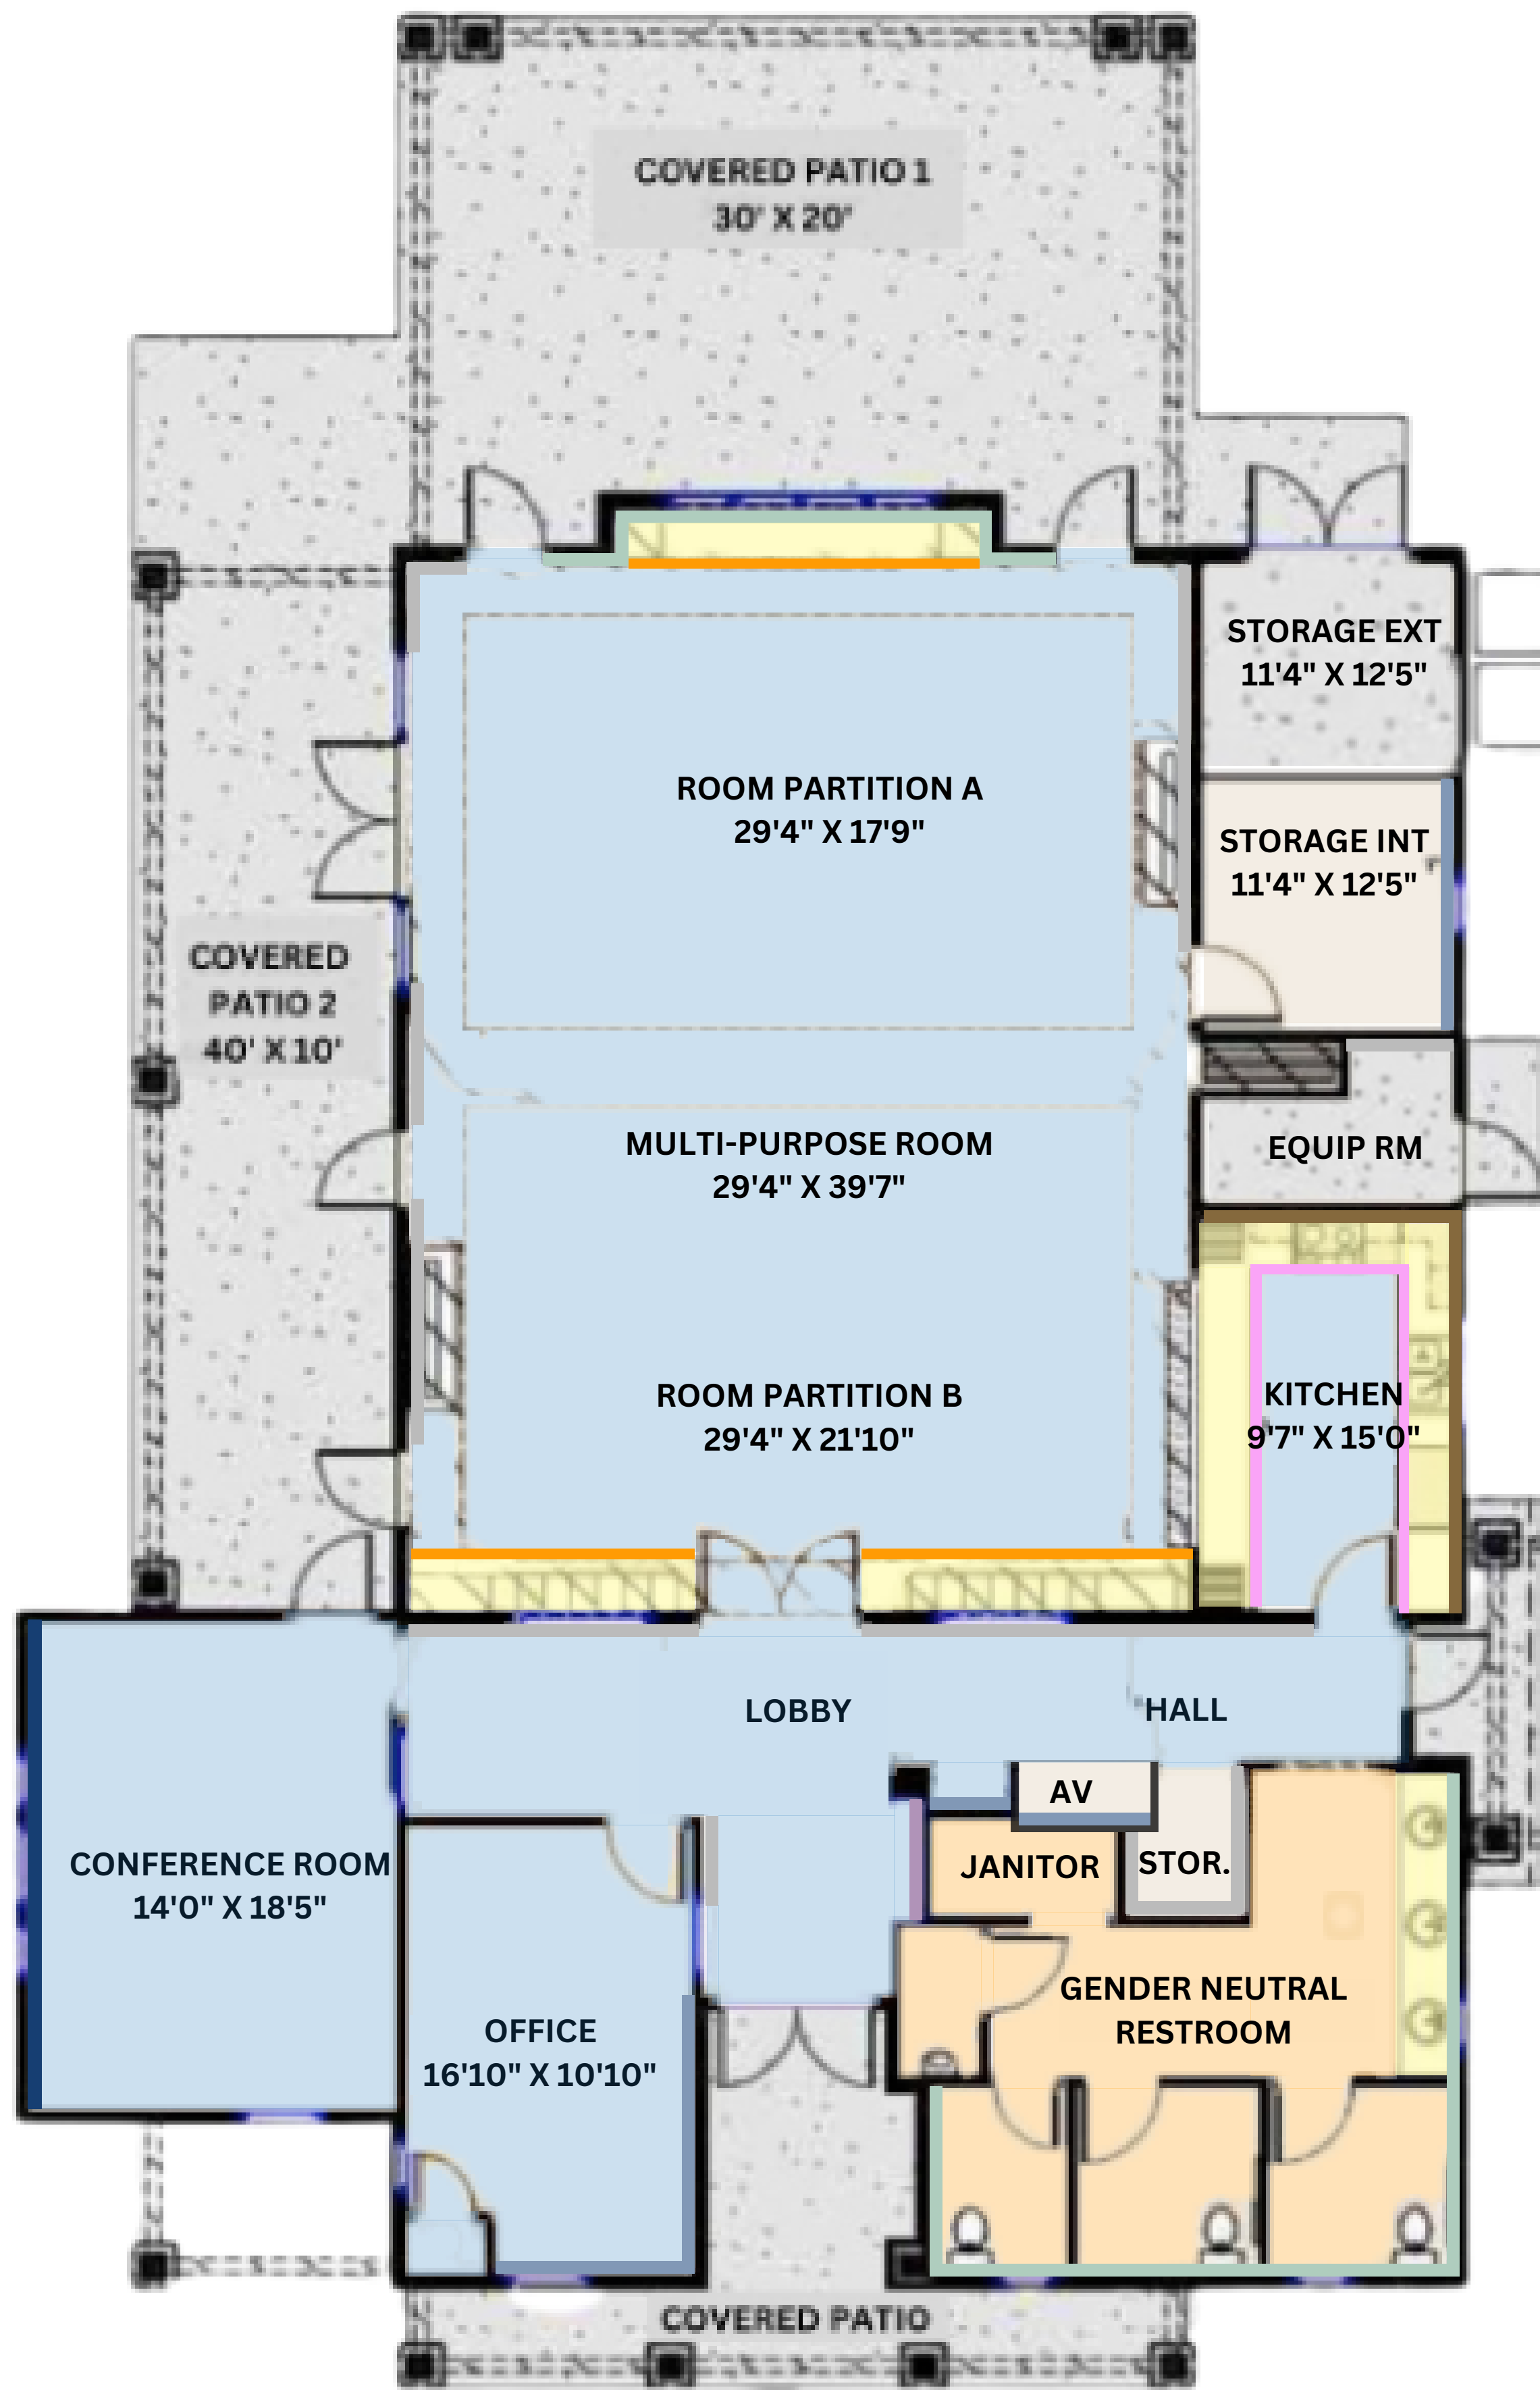

Learning Center

PAINT FINISH

- PT-3: LAZY GRAY
- PT-4: QUIETUDE
- PT-5: WINDY BLUE
- PT-6: VEILED VIOLET
- PT-7: HONORABLE BLUE

FLOOR FINISH

- CT-1 : ROAM PORCELAIN TILE
- LVT-1 : CITY MILL GRAY LUXURY VINYL TILE
- SV-1 - SV-2 : SALT-15421 SHEET VINYL FLOORING

ADDITIONAL FINISHES

- PL-2: MERCER OAK PLASTIC LAMINATE- F.O.H. CABINETS
- PL-3: ITALIAN SILVER ASH PLASTIC LAMINATE
- Q-1: COARSE CARRARA QUARTZ COUNTERTOP
- CT-5: HAWAII BLUE GLASS TILE