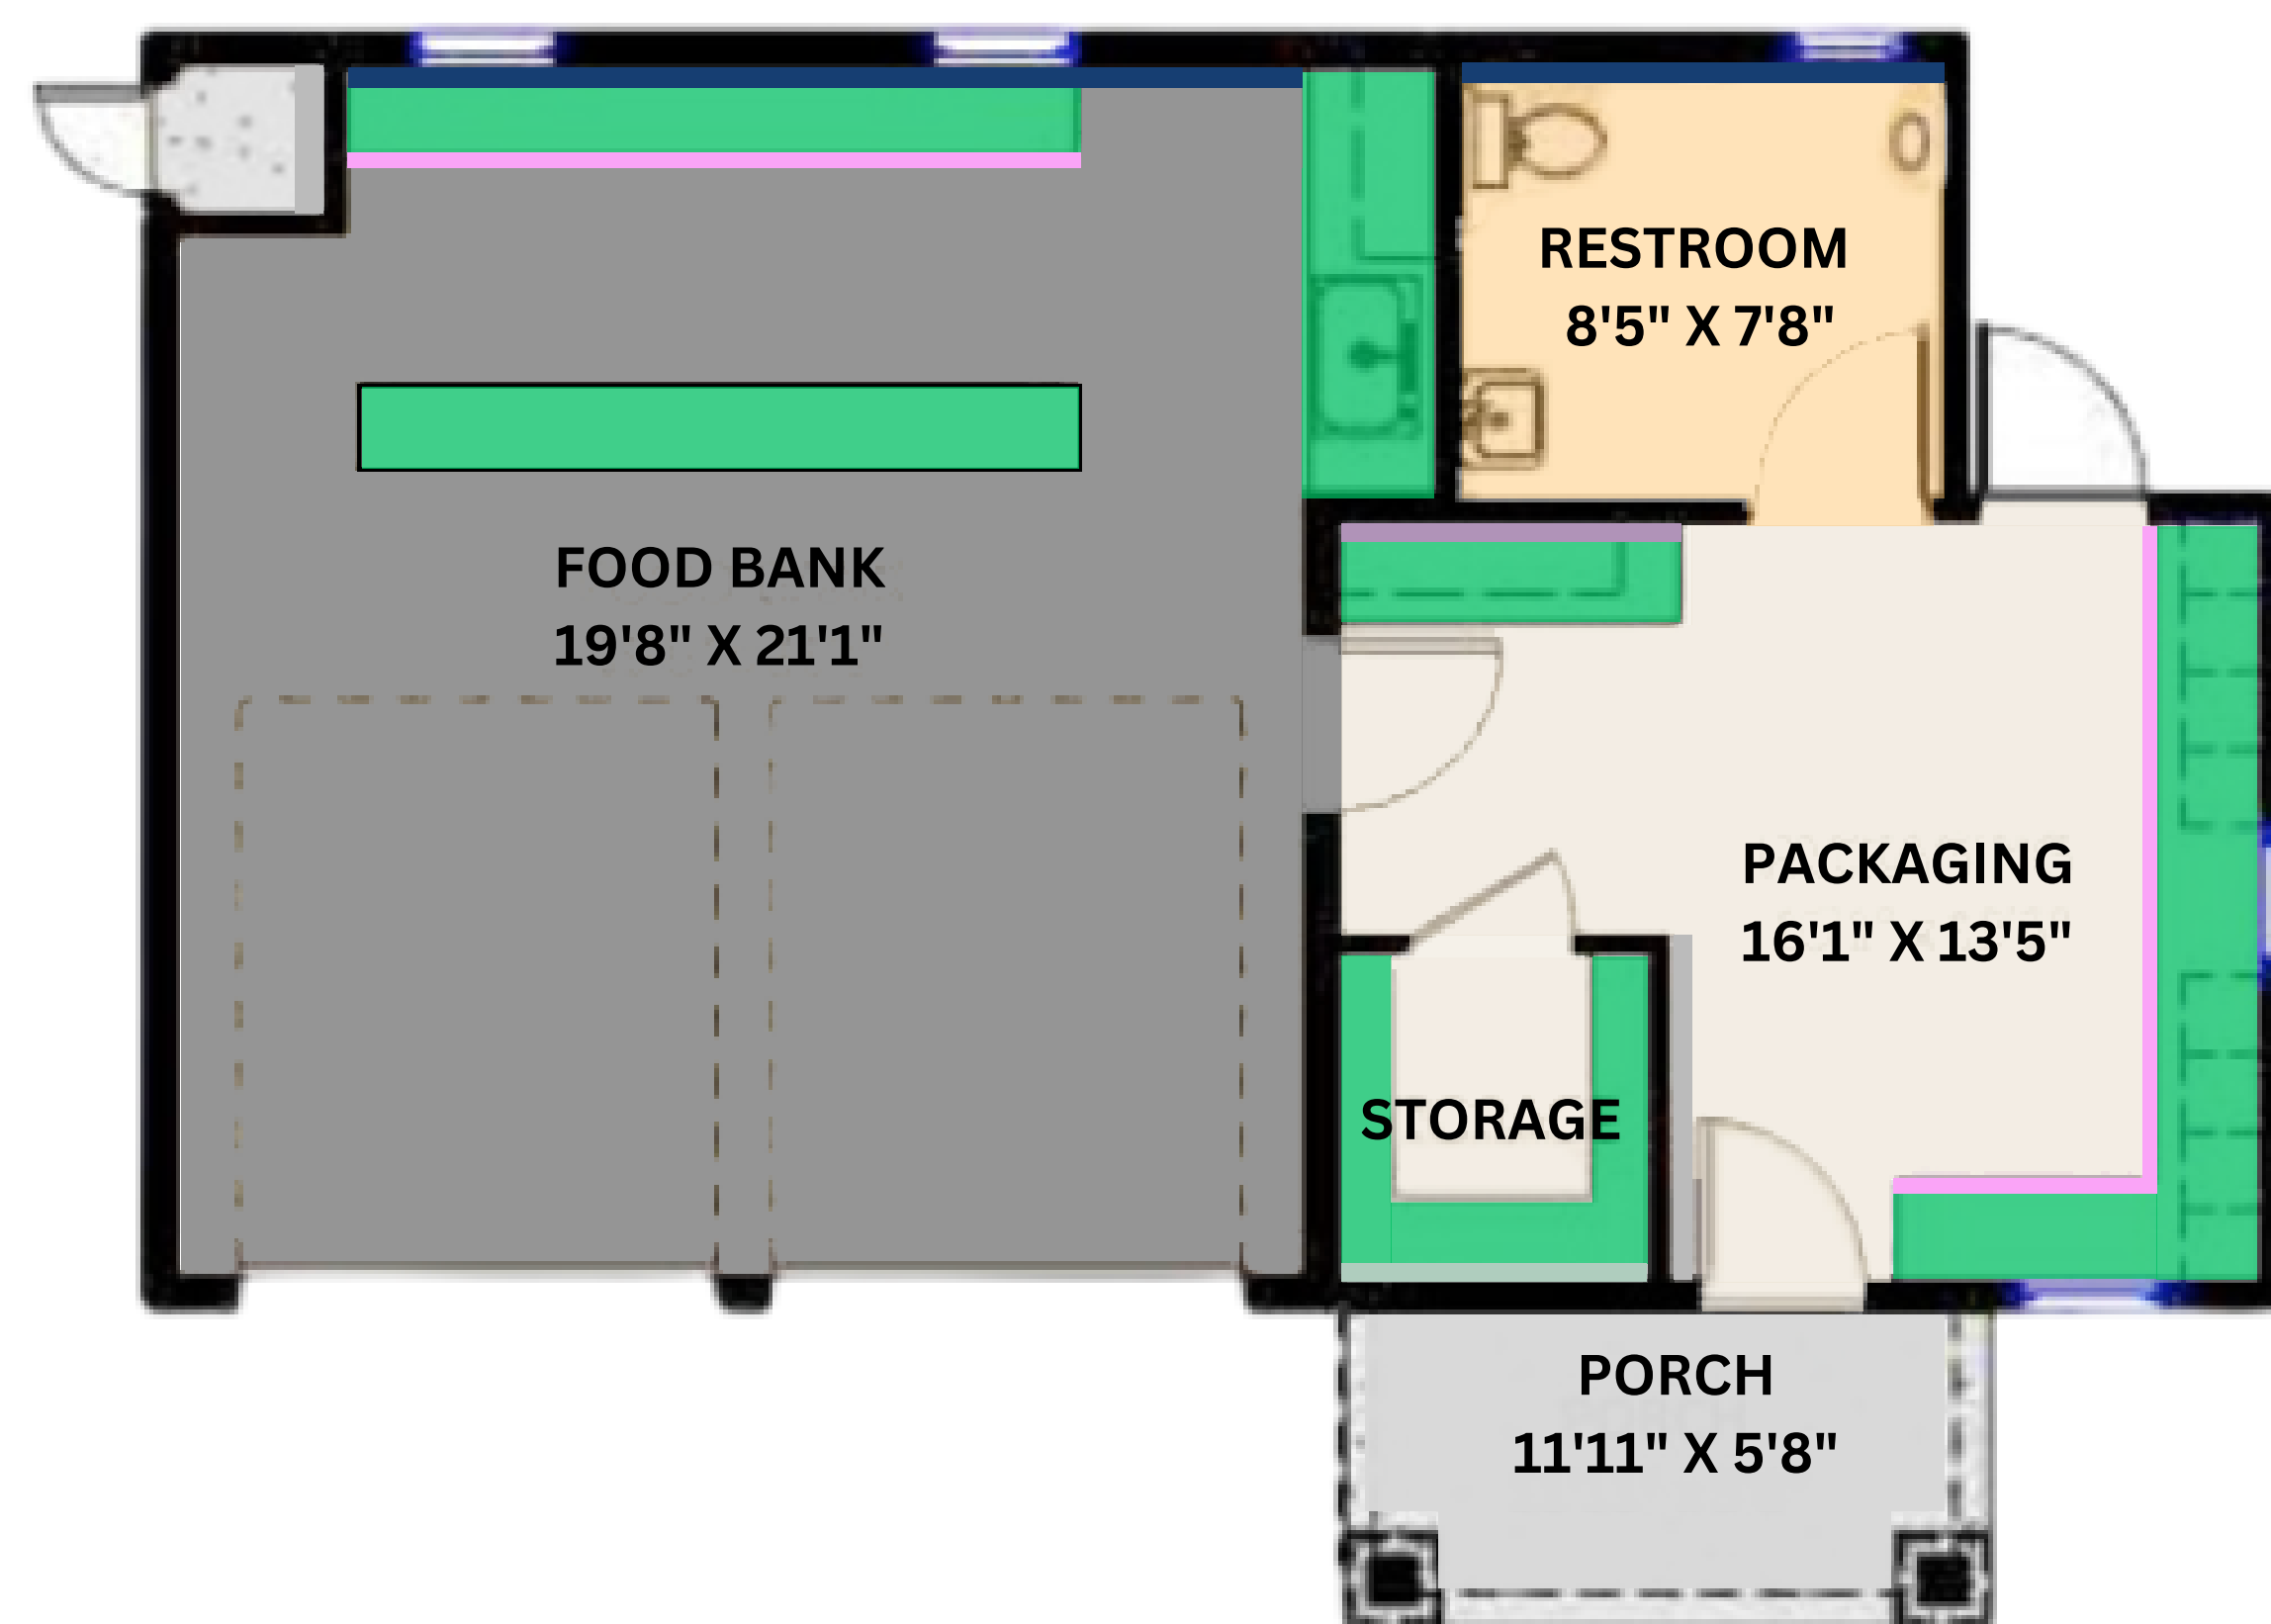

Food Bank

K-9 Office

PAINT FINISH

- PT-3: LAZY GRAY
- PT-4: QUIETUDE
- PT-5: WINDY BLUE
- PT-6: VEILED VIOLET
- PT-7: HONORABLE BLUE

FLOOR FINISH

- CT-1 : ROAM PORCELAIN TILE
- LVT-1 : CITY MILL GRAY LUXURY VINYL TILE
- SV-1 - SV-2 : SALT-15421 SHEET VINYL FLOORING
- RF-1: OCEAN RESINOUS FLOORING

ADDITIONAL FINISHES

- PL-1: ARCTIC VOYAGE PLASTIC LAMINATE - COUNTERS
- PL-2: MERCER OAK PLASTIC LAMINATE- F.O.H. CABINETS
- PL-3: ITALIAN SILVER ASH PLASTIC LAMINATE