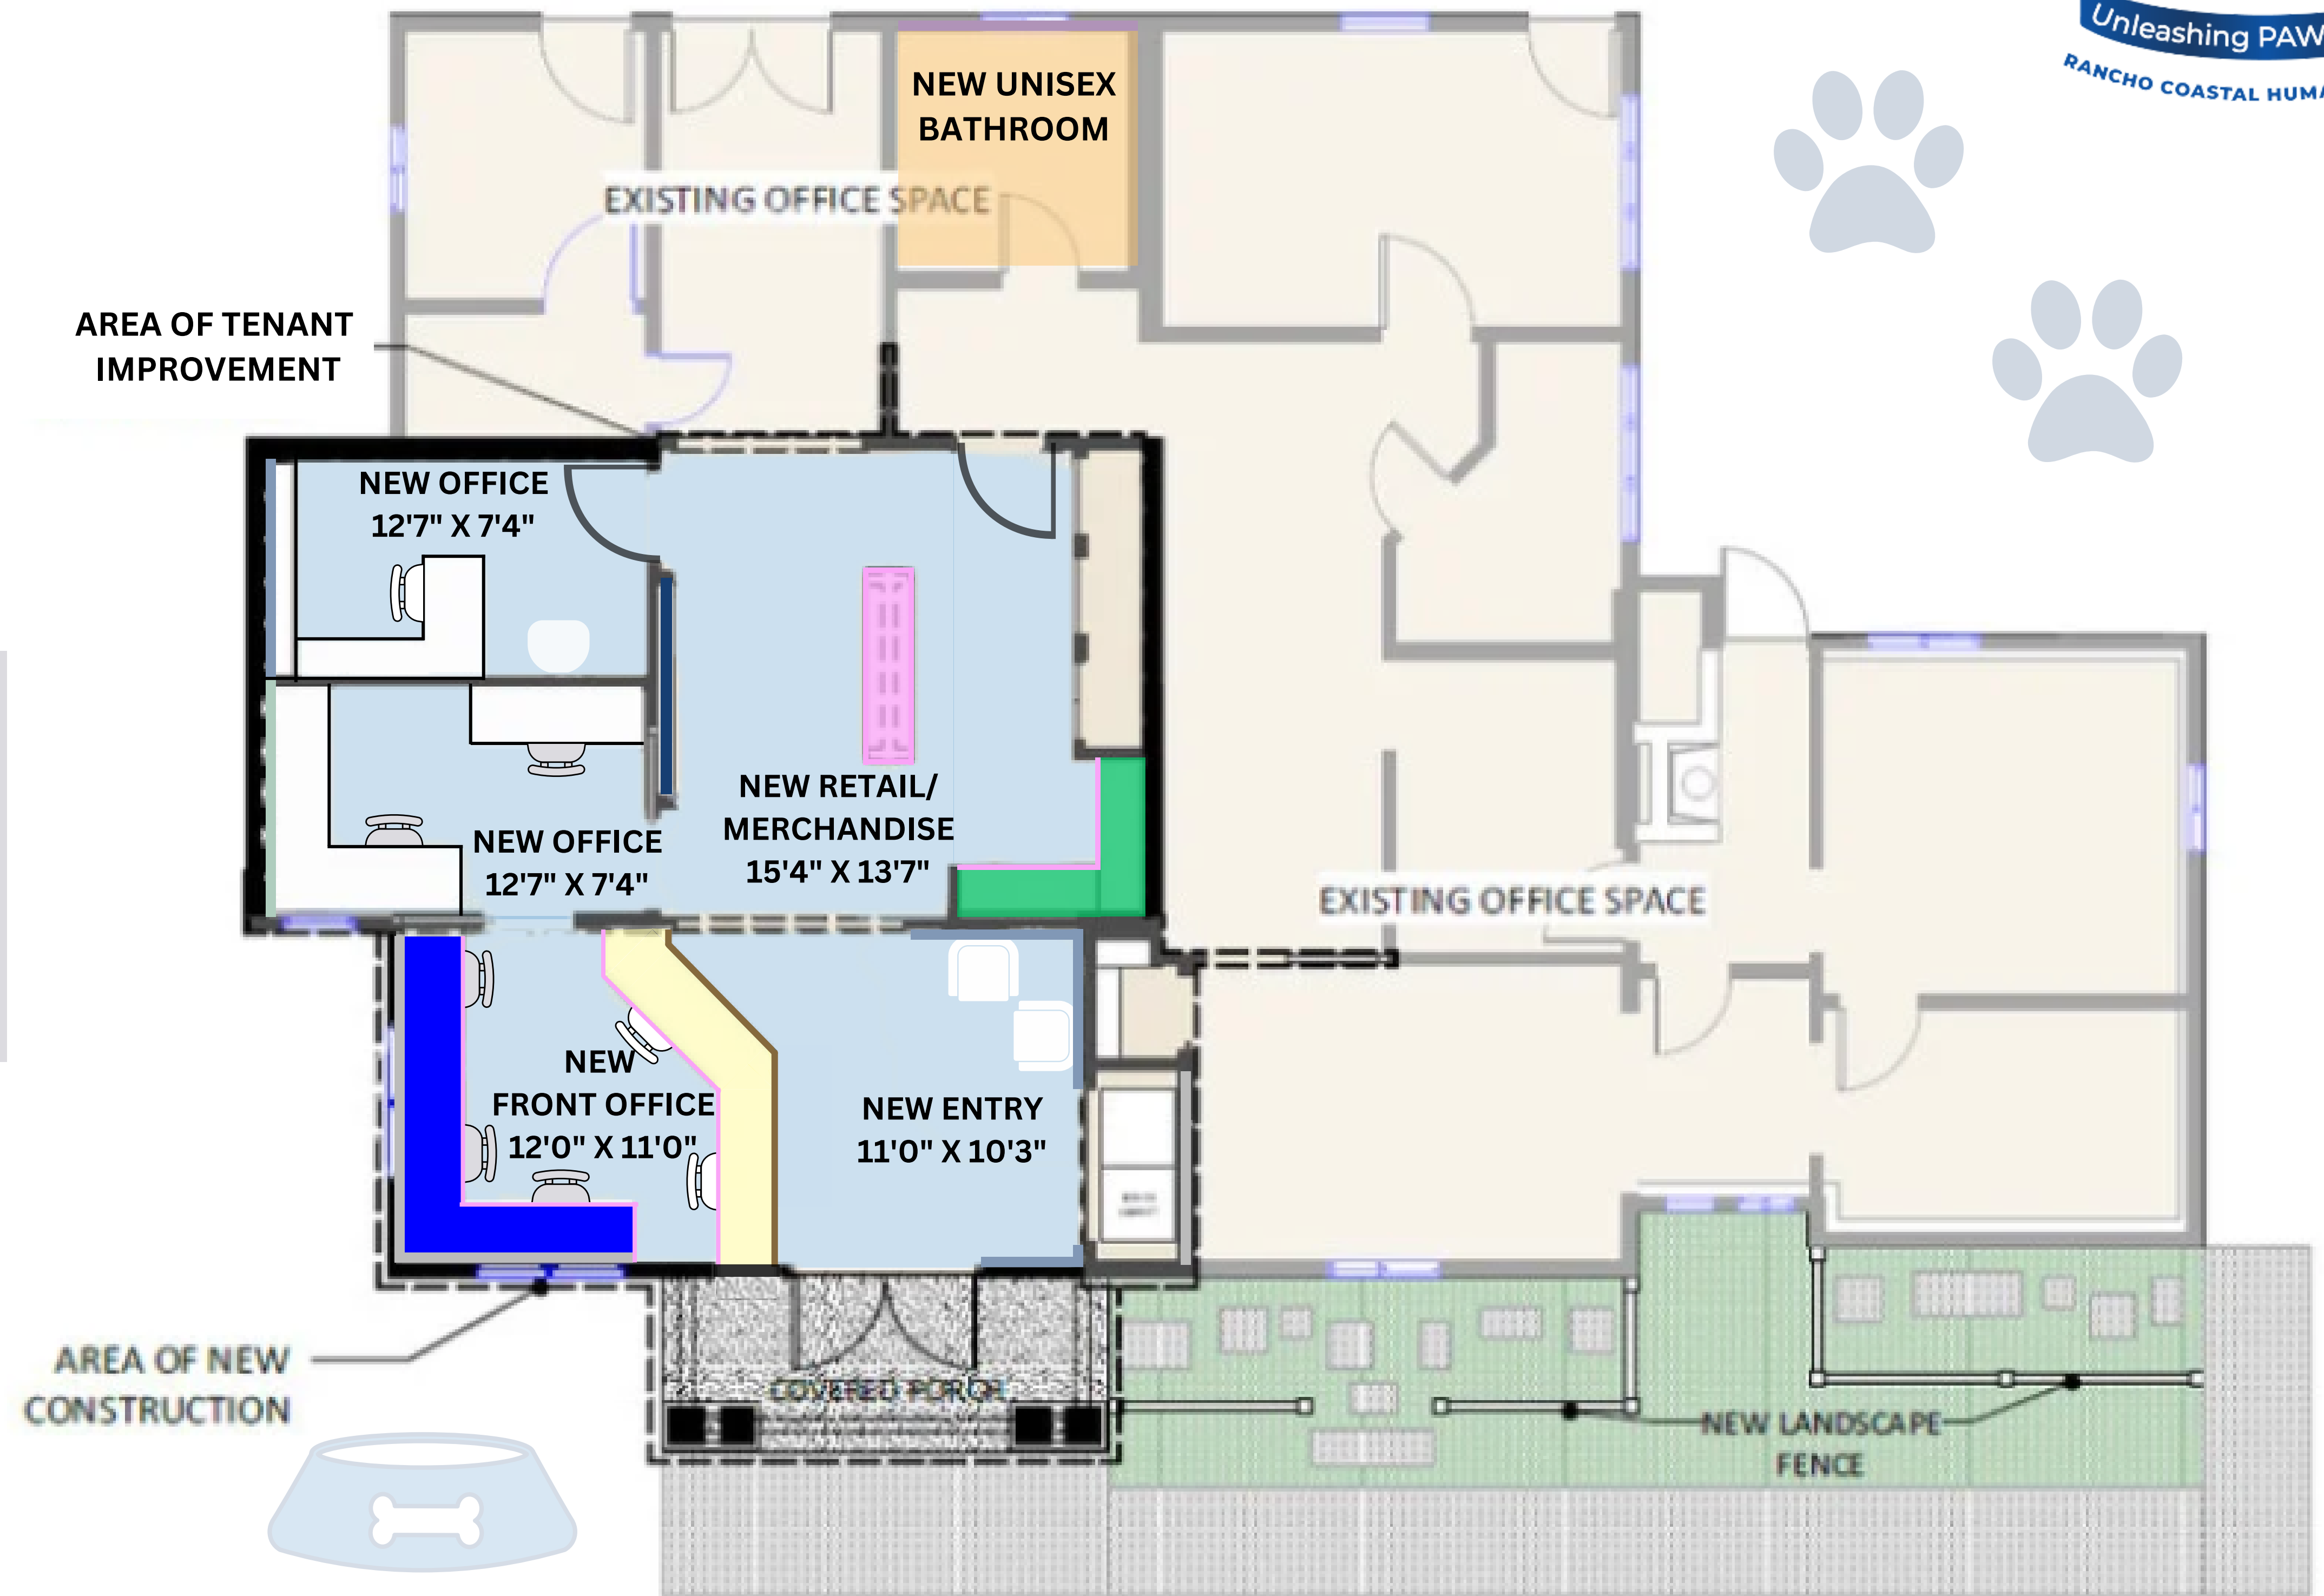

Welcome Center

PAINT FINISH

- PT-3: LAZY GRAY
- PT-4: QUIETUDE
- PT-5: WINDY BLUE
- PT-6: VEILED VIOLET
- PT-7: HONORABLE BLUE

FLOOR FINISH

- CT-1 : ROAM PORCELAIN TILE
- LVT-1 : CITY MILL GRAY LUXURY VINYL TILE

ADDITIONAL FINISHES

- PL-1: ARCTIC VOYAGE PLASTIC LAMINATE - COUNTERS
- PL-2: MERCER OAK PLASTIC LAMINATE- F.O.H. CABINETS
- Q-1: COARSE CARRARA QUARTZ COUNTERTOP
- Q-2: CLOUD WHITE CORIAN
- CT-5: HAWAII BLUE GLASS TILE